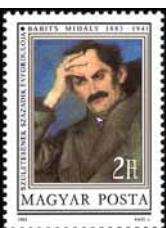

Mihaly Babits (1883-1941), Poet and Translator — A738

1983, Nov. 25
2815 A738 2fo multi .25 .20