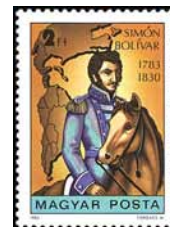

2791 A727 8fo multi .75 .45

Nos. 2785-2791 (7) 2.75 1.85

Souvenir Sheet

2792 A727 20fo multi 3.00 3.00

No. 2792 contains one stamp (24x37mm).

Simon Bolivar (1783-1830) A728

1983, July 22 Litho. Perf. 12

2793 A728 2fo multi .25 .20