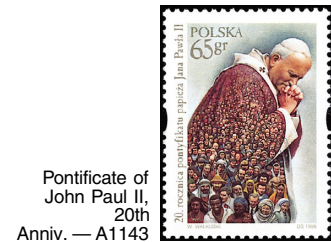

World Stamp Day — A1142

Pontificate of John Paul II, 20th Anniv. — A1143

Perf. 11½x11 Syncopated Type A
1998, Oct. 9 Litho.
3422 A1142 65g multicolored .45 .25

Perf. 11½x12 Syncopated Type A
1998, Oct. 16
3423 A1143 65g multicolored .45 .25