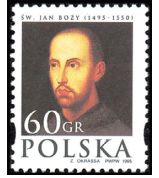

St. John of God (1495-1550), Initiator of Order — A1056

Perf. 12x11½ Syncopated Type A
1995, Mar. 8 **Litho.**
3226 A1056 60g multicolored .70 .35