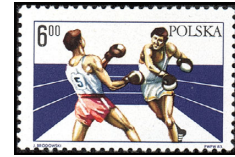

60th Anniv.
of Polish
Boxing
Union
A813

1. **1983, Nov. 4 Litho. Perf. 11½x11**
   2582 A813 6z multicolored .25 .20