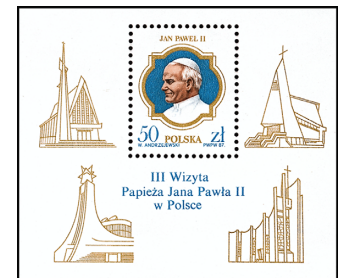

State Visit of Pope John Paul II — A887

1987, June 8 Perf. 11

2805 A886 15z shown .30 .20
2806 A886 45z Portrait, diff. .90 .45
a. Pair, #2805-2806 1.20 .60

Souvenir Sheet Perf. 12x11½

2807 A887 50z shown 1.00 1.00
No. 2806a has continuous design.