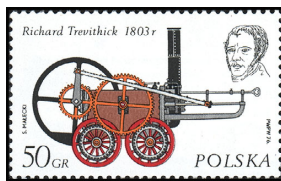

Engine by Richard Trevithick, 1803 — A651

Locomotives by: 1z, M. Murray and J. Blenkinsop, 1810. No. 2145, George Stephenson's Rocket, 1829. No. 2146, Polish electric locomotive, 1969. 2.70z, Stephenson, 1837. 3z, Joseph Harrison, 1840. 4.50z, Thomas Rogers, 1855. 4.90z, Chrzanow (Polish), 1922.

1976, Feb. 13 Photo. Perf. 11½x12

2143 A651 50g multicolored .20 .20
2144 A651 1z multicolored .20 .20
2145 A651 1.50z multicolored .20 .20
2146 A651 1.50z multicolored .20 .20
2147 A651 2.70z multicolored .20 .20
2148 A651 3z multicolored .20 .20
2149 A651 4.50z multicolored .75 .20
2150 A651 4.90z multicolored .80 .20
Nos. 2143-2150 (8) 2.75 1.60

History of the locomotive.