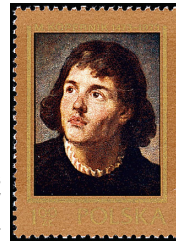

Nicolaus Copernicus, by M. Bacciarelli A587

Portraits of Copernicus: 1.50z, painted in Torun, 16th century. 2.70z, by Zinck Nor. 4z, from Strasbourg clock. 4.90z, Copernicus in his Observatory, by Jan Matejko, horiz.

Perf. 11½x11, 11x11½

1973, Feb. 18 Photo. Perf. 11

1956	A587	1z brown & multi	.20	.20
1957	A587	1.50z multicolored	.20	.20
1958	A587	2.70z multicolored	.20	.20
1959	A587	4z multicolored	.35	.20
1960	A587	4.90z multicolored	.50	.30
Nos. 1956-1960 (5)			1.45	1.10