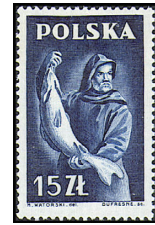

No. 412a sold for 500z.

Laborer — A139

Farmer — A140

Fisherman
A141

Miner
A142

1947, Aug. 20 Engr. Perf. 13
 413 A139 5z rose brown .70 .20
 414 A140 10z brt blue green .20 .20
 415 A141 15z dark blue .75 .20
 416 A142 20z brown black .50 .20
 Nos. 413-416 (4) 2.15 .80
 Set, never hinged 3.00