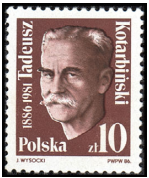

Prof. Tadeusz Kotarbinski (1886-1981) — A873

1986, Nov. 19 Litho. Perf. 11½
2766 A873 10z sepia, buff & brn blk .30 .20