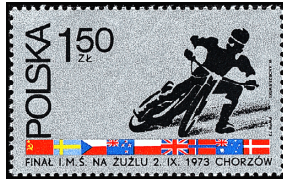

Motorcyclist — A597

1973, Sept. 2 Perf. 11½
1995 A597 1.50z silver & multi .20 .20
Finals in individual world championship motorcycle race on cinder track, Chorzów, Sept. 2.