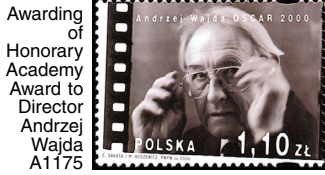

Awarding of Honorary Academy Award to Director Andrzej Wajda
A1175

2000, Mar. 26
3509 A1175 1.10z blk & gray
a. Tete beche pair .60 .30
1.25 .60