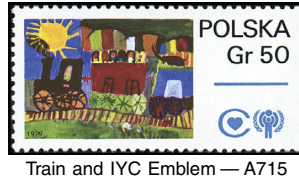

Train and IYC Emblem — A715

Children's Paintings: 1z, Children with toys. 1.50z, Children in meadow. 6z, Family.

1979, Jan. 13 Perf. 11
2314 A715 50g multicolored .20 .20
2315 A715 1z multicolored .20 .20
2316 A715 1.50z multicolored .20 .20
2317 A715 6z multicolored .50 .20
Nos. 2314-2317 (4) 1.10 .80

International Year of the Child.