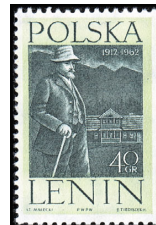

Lenin in Bialy Dunajec A381