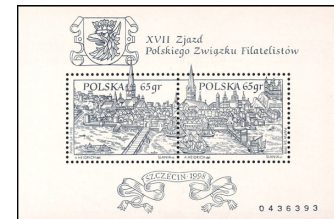

Souvenir Sheet

17th Polish Philatelic Exhibition, Szczecin — A1137

View of city, 1624: a, People on raft, pier. b, Sailing ships, pier.

Table with columns for year, number, denomination, and price. Includes item 3416.