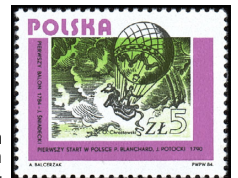

Polish Aviation A834

1984, Nov. 6 Photo. Perf. 11x11½
2643 A834 5z Balloon ascent, 1784 .20 .20
2644 A834 5z Powered flight, 1911 .20 .20
2645 A834 6z Balloon Polonez, 1983 .20 .20
2646 A834 10z Modern gliders, 1911 .30 .20
2647 A834 16z Wilga, 1983 .50 .25
2648 A834 27z Farmer, 1914 .90 .40
2649 A834 31z Los and PZL P-7, 1954 .95 .40
Nos. 2643-2649 (7) 3.25 1.85