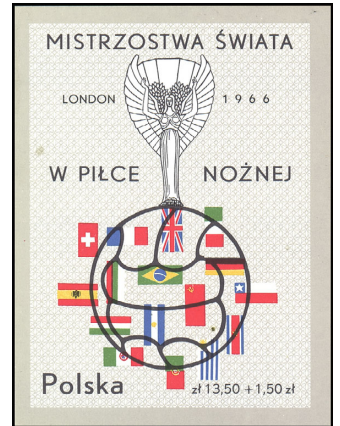

Jules Rimet Cup and Flags of Participating Countries — SP50

1966, May 9 Litho. Imperf.
B109 SP50 13.50z + 1.50z multi 2.50 1.50
World Cup Soccer Championship, Wembley, England, July 11-30.