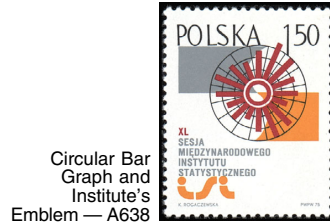

Apollo and Soyuz Linked in Space A633

Circular Bar Graph and Institute's Emblem — A638

1975, Sept. 1	Litho.	Perf. 11 1/2x11
2115 A638	1.50z multicolored	.20 .20

International Institute of Statistics, 40th session, Warsaw, Sept. 1975.

1975, Sept. 8	Photo.
2116 A639	1.50z multicolored .20 .20

International Women's Year.