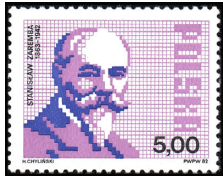

Stanislaw Zaremba (1863-1942),
Mathematician — A799

Mathematicians: 6z, Wacław Sierpinski (1882-1969). 12z, Zygmunt Janiszewski (1888-1920). 15z, Stefan Banach (1892-1945).

1. **1982, Nov. 23 Photo. Perf. 11x11½**
   2542 A799 5z multicolored .20 .20
   2543 A799 6z multicolored .25 .20
   2544 A799 12z multicolored .50 .30
   2545 A799 15z multicolored .60 .25
   Nos. 2542-2545 (4) 1.55 .95