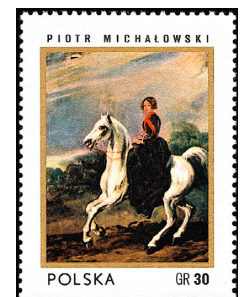

"Amazon," by Piotr Michalowski — A576

Paintings: 40g, Ostafi Daszkiewicz, by Jan Matejko. 60g, "Summer Rain" (dancing woman), by Wojciech Gerson. 2z, Woman from Naples, by Aleksander Kotcis. 2.50z, Girl Taking Bath, by Pantaleon Szynder. 3.40z, Count of Thun (child), by Artur Grottger. 4z, Rhapsodist (old man), by Stanislaw Wyspianski. 60g and 2.50z inscribed "DZIEN ZNACZKA 1972."