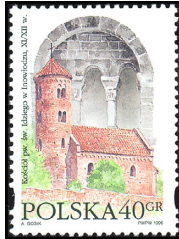

Famous Women A1088

Architecture A1084

40g, Romanesque style church, Inowłodz, 11-12th cent. 55g, Gothic style, St. Virgin Mary's Church, Cracow, 14th cent. 70g, Renaissance period, St. Sigismundus Chapel of Cracow, Wawel Castle, 1519-33. 1z, Order of Holy Sacrament Nuns Baroque Church, Warsaw, 1688-92.

Perf. 11 1/2 Syncopated Type A

1996, Feb. 27 **Litho.**
3271 A1084 40g multicolored .35 .20
3272 A1084 55g multicolored .50 .25
3273 A1084 70g multicolored .65 .30
3274 A1084 1z multicolored .90 .45
Nos. 3271-3274 (4) 2.40 1.20