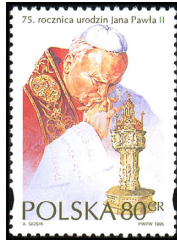

Pope John Paul II, 75th Birthday A1062

Perf. 11½ Syncopated Type A

1995, May 18 Litho.
3237 A1062 80g multicolored .85 .45

Grotesque Theatre of Fairy Tales, 50th Anniv. — A1063

Designs: No. 3238, Two performing. No. 3239, Stage scene. No. 3240, Puppet leaning on barrel, vert. No. 3241, Character holding flower, vert.