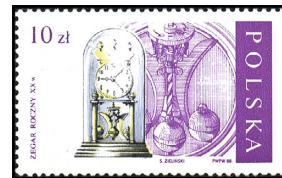

Antique Clocks — A904

Clocks in the Museum of Artistic and Precision Handicrafts, Warsaw, and clockworks: No. 2849, Frisian wall clock, 17th cent., vert. No. 2850, Anniversary clock and rotary pendulum, 20th cent. No. 2851, Carriage clock, 18th cent., vert. No. 2852, Louis XV rococo bracket clock, 18th cent., vert. No. 2853, Pocket watch, 19th cent. 40z, Gdansk six-sided clock signed by Benjamin Zoll, 17th cent.

Perf. 11½x12, 12x11½
1988, May 19 Photo.
2849 A904 10z It green & multi .20 .20
2850 A904 10z purple & multi .20 .20
2851 A904 15z dull org & multi .25 .20
2852 A904 15z brown & multi .25 .20
2853 A904 20z multicolored .30 .20
2854 A904 40z multicolored .65 .30
Nos. 2849-2854 (6) 1.85 1.30