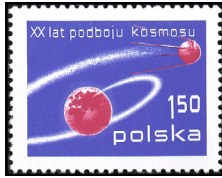

Earth and Sputnik A686

1977, Oct. 1 Litho. Perf. 11x11½
2235 A686 1.50z ultra & car .20 .20
a. Souvenir sheet of 3+3 labels .90 .60

60th anniv. of the Russian Revolution and 20th anniv. of Sputnik space flight. Printed in sheets of 15 stamps and 15 carmine labels showing Winter Palace, Leningrad.