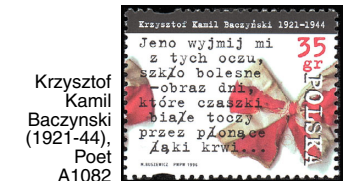

Krzysztof Kamil Baczynski (1921-44), Poet A1082

Perf. 11½ Syncopated Type A
1996, Jan. 22 Litho.
3269 A1082 35g multicolored .35 .20