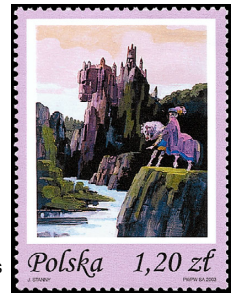

Fairy Tales A1261

Designs: 1.20z, Krak, traditional tale. 1.80z, Stupid Mateo, by Jozef Ignacy Kraszewski. 2.10z, The Princess Enchanted Into a Frog, by Antoni Jozef Glinski. 2.60z, The Crock of Gold, by Kraszewski.

2003, June 30
3684-3687 A1261 Set of 4 4.00 2.00