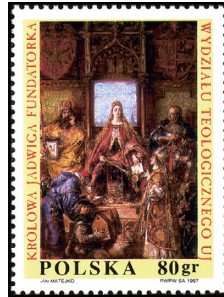

Jagiellon University School of Theology,
600th
Anniv.
A1114

Painting by Jan Matejko.

1997, June 6 Perf. 11		
3356 A1114 80g multicolored	.70	.35