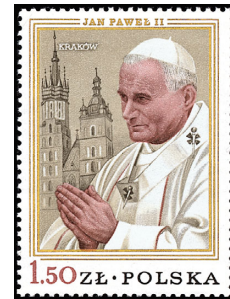

Pope John Paul II, Cracow Cathedral A723

Designs: 8.40z, Pope John Paul II, Auschwitz-Birkenau Memorial. 50z, Pope John Paul II.

1979, June 2 Photo. Perf. 11x11½
2338 A723 1.50z multicolored .20 .20
2339 A723 8.40z multicolored .80 .20

Souvenir Sheet

Perf. 11½x11
2340 A723 50z multicolored & gold 9.00 6.00

Visit of Pope John Paul II to Poland, June 2-11. No. 2340 contains one 26x35mm stamp. A variety of #2340 with silver margin exists. Values, unused $30, used $22.50.