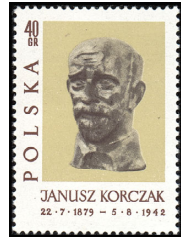

Cruiser "Aurora" — A390

Photo. & Engr.

- 1962, Nov. 3 Perf. 11**
1097 A390 60g red & dk blue .20 .20
 Russian October revolution, 45th anniv.

Janusz Korczak
by K. Dunikowski
A391

King on Horseback
A392

Illustrations from King Matthew books: 90g, King giving fruit to Island girl. 1z, King handcuffed and soldier with sword. 2.50z, King with dead bird. 5.60z, King ice skating in moonlight.