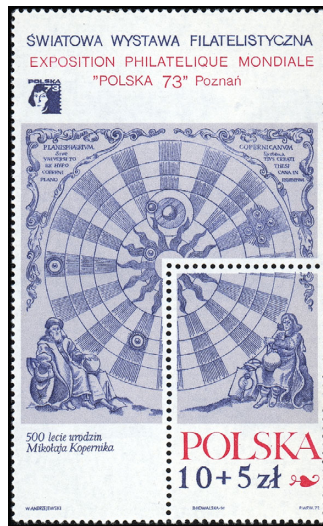

Souvenir Sheet

Copernicus — SP52

Engraved and Photogravure

1972, Sept. 28 Perf. 11½
B127 SP52 10z + 5z vio bl, gray & car 1.50 .85

Nicolaus Copernicus (1473-1543), astronomer. No. B127 shows the Ptolemaic and Copernican concepts of solar system from L'Harmonica Microcosmica, by Cellarius, 1660.