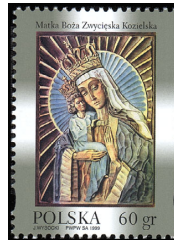

Virgin Mary, Patron Saint of Soldiers A1153

Perf. 11½x11½ Syncopated Type A
1999, Apr. 2 Litho.
3444 A1153 60g shown .50 .25
3445 A1153 70g Katyn .60 .30