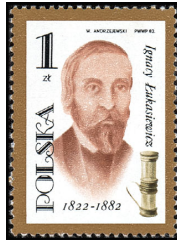

Designs: Various oil lamps.

1982, Mar. 22 Photo. Perf. 11½x11
2508 A784 1z multi .20 .20
2509 A784 2z multi .20 .20
2510 A784 2.50z multi .25 .20
2511 A784 3.50z multi .30 .20
2512 A784 9z multi .85 .35
2513 A784 10z multi .90 .40
Nos. 2508-2513 (6) 2.70 1.55