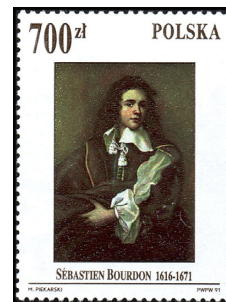

Paintings A978

Paintings (self-portraits except for 2200z) by: 700z, Sebastien Bourdon, 1000z, Sir Joshua Reynolds, 1500z, Sir Gottfried Kneller, 2000z, Murillo, 2200z, Rubens, 3000z, Diego de Silva y Velazquez.

1992, Jan. 16 Photo.
3070 A978 700z multicolored .20 .20
3071 A978 1000z multicolored .20 .20
3072 A978 1500z multicolored .25 .20
3073 A978 2000z multicolored .45 .20
3074 A978 2200z multicolored .50 .20
3075 A978 3000z multicolored .75 .25
Nos. 3070-3075 (6) 2.35 1.25