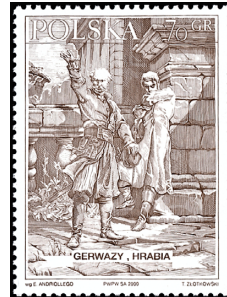

Illustrations of Characters from Pan Tadeusz, by Adam Mickiewicz
A1184

#3528, 70g, Gerwazy & Count. #3529, 70g, Telimena & Judge. #3530, 80g, Father Robak, Judge & Gerwazy. #3531, 80g, Wojski. #3532, 1.10z, Jankiel. #3533, 1.10z, Zofia & Tadeusz.

2000, June 30 Engr. Perf. 11x11¼
3528-3533 A1184 Set of 6 2.40 1.25

National Pilgrimage to Rome — A1185