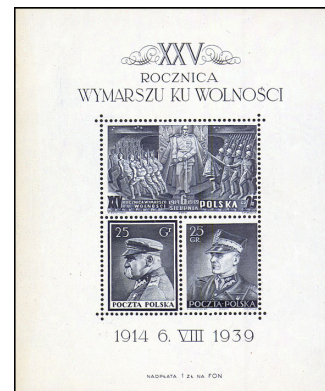

SP6

1939, Aug. 1

B35 SP6 Sheet of 3, dark blue gray 27.50 20.00
Never hinged 32.50
a. 25g Marshal Pilsudski Reviewing Troops 4.75 3.50
b. 25g Marshal Pilsudski 4.75 3.50
c. 25g Marshal Smigly-Rydz 4.75 3.50

25th anniv. of the founding of the Polish Legion. The sheets sold for 1.75z, the surtax going to the National Defense fund. See types A64, A80, A99.

Polish People's Republic

1945, Apr. 24 Typo. Perf. 11

B36 SP7 50g + 2z red 2.50 4.25
B37 SP8 1z + 3z dp bl 2.50 4.25
B38 SP9 2z + 4z dk car 2.50 4.25
B39 SP10 3z + 5z ol grn 2.50 4.25
Nos. B36-B39 (4) 10.00 17.00
Set, never hinged 13.00

Polish Maritime League, 25th anniv.