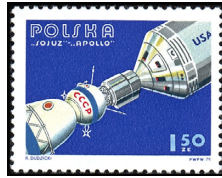

Apollo and Soyuz Linked in Space A633

1975, July 15	Perf. 11x11 1/2
2105 A633	1.50z shown .20 .20
2106 A633	4.90z Apollo .50 .25
2107 A633	4.90z Soyuz .50 .25
a. Souv. sheet, 2 each #2106-2107 + 2 labels	7.50 3.50
b. Pair, #2106-2107	1.00 .50
Nos. 2105-2107 (3)	1.20 .70

Apollo Soyuz space test project (Russo-American cooperation), launching July 15; link-up, July 17.